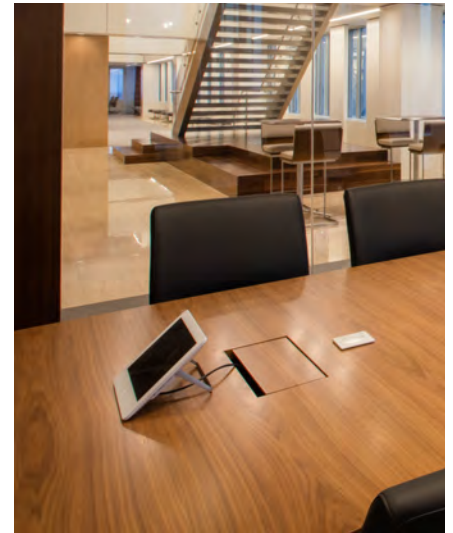

Top: Custom Rectangular Highline Fifty Conference Table, Silver Brown Wave stone layered top polished chrome metal edge and custom tapered base, power/ data access through table top with matching stone hatch lids, microphone access. Bottom: Custom reception desk, Cristallo Extra stone surround wall with mitered corners, work surfaces and lower transaction ledge in plain- sliced walnut and polished chrome Highline edge.

Top left: Custom Highline Fifty Conference Table, Arabescato Grigio Oroboico stone layered top with jet black polyester lower layer, polished chrome metal edge and custom tapered base, power/ data access through table top with matching stone hatch lids. Top right: power/ data access through table top with matching hatch lid, plain sliced walnut. Bottom: Custom Highline Fifty Conference Table, plain- sliced walnut slab top, polished chrome metal edge and tapered base: Highline Twenty- Five Credenza, dark brown polyester case, Calacatta gold marble top, polished chrome legs and pulls. Images ©2018 Neil Alexander.