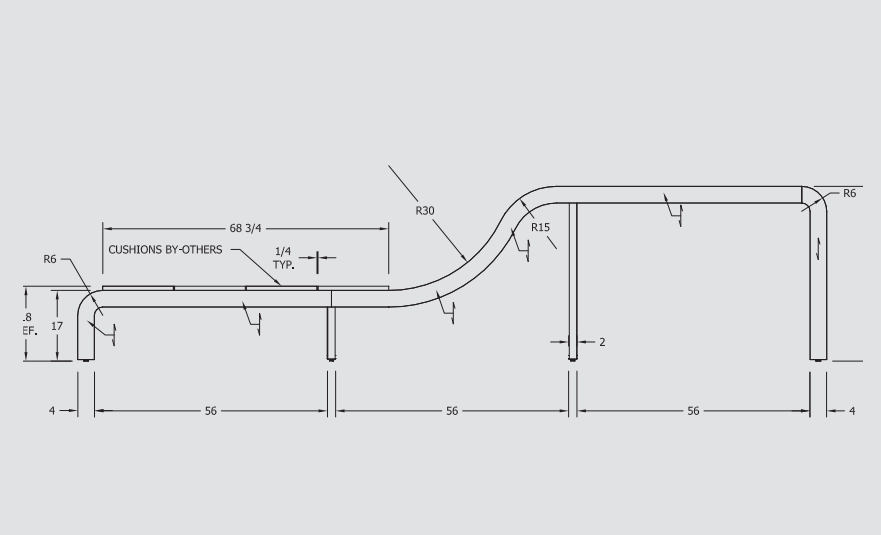

Top: Highline Fifty conference table, Nero Marquina and umbra grey layered top, polished chrome edge and base, technology drawers, shown with Highline Twenty-Five credenza, umbra grey case, black limba doors, polished chrome base, black back painted glass serving top. Left: Custom pantry table, Glacier White Corian®.

Above, installation photo and drawing for custom bench, rift-cut European oak, polished chrome Highline base.