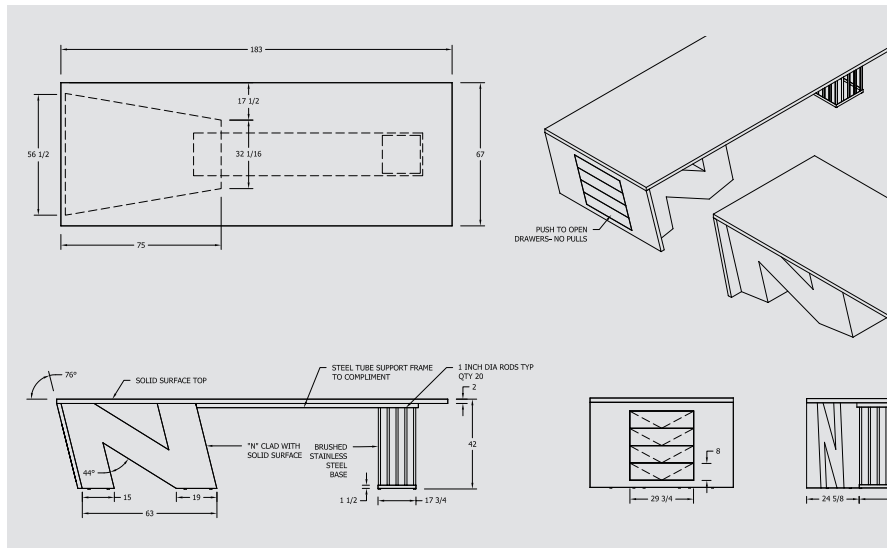

Top: Highline Fifty conference table, Nero Marquina and umbra grey layered top, polished chrome edge and base, technology drawers, shown with Highline Twenty-Five credenza, umbra grey case, black limba doors, polished chrome base, black back painted glass serving top. Left: Custom pantry table, Glacier White Corian®.